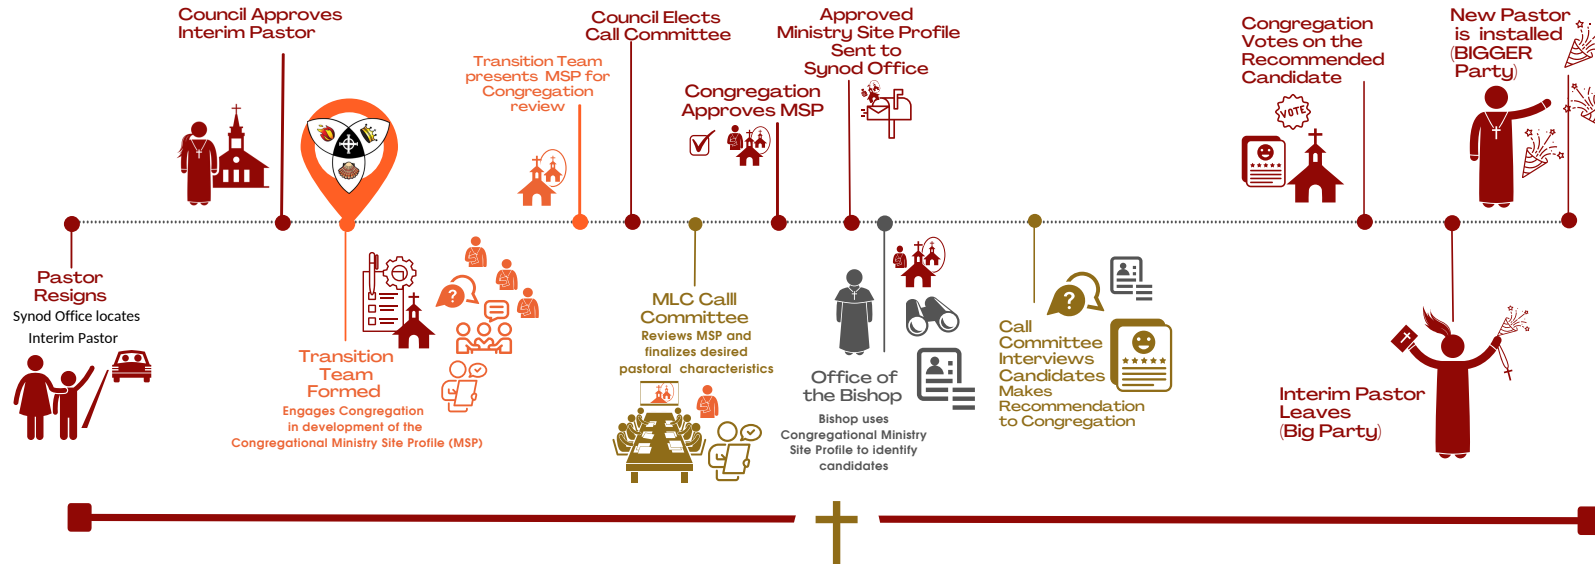

# INTERIM TIMELINE

Interim Period – Congregation engages in prayerful experiments for review, self-discovery & redevelopment

*Fear not, for I am with you; Be not dismayed, for I am your God. I will strengthen you, Yes, I will help you, I will uphold you with My righteous right hand. Isaiah 41:10*

## Messiah Lutheran Church - "God's People, Reaching Out"

Pray and trust. Come to worship. Participate in ministries. Read MLC E-News. Attend Meetings.

visit: <https://mlutheran.org/pastoral-transition-resource-page/>