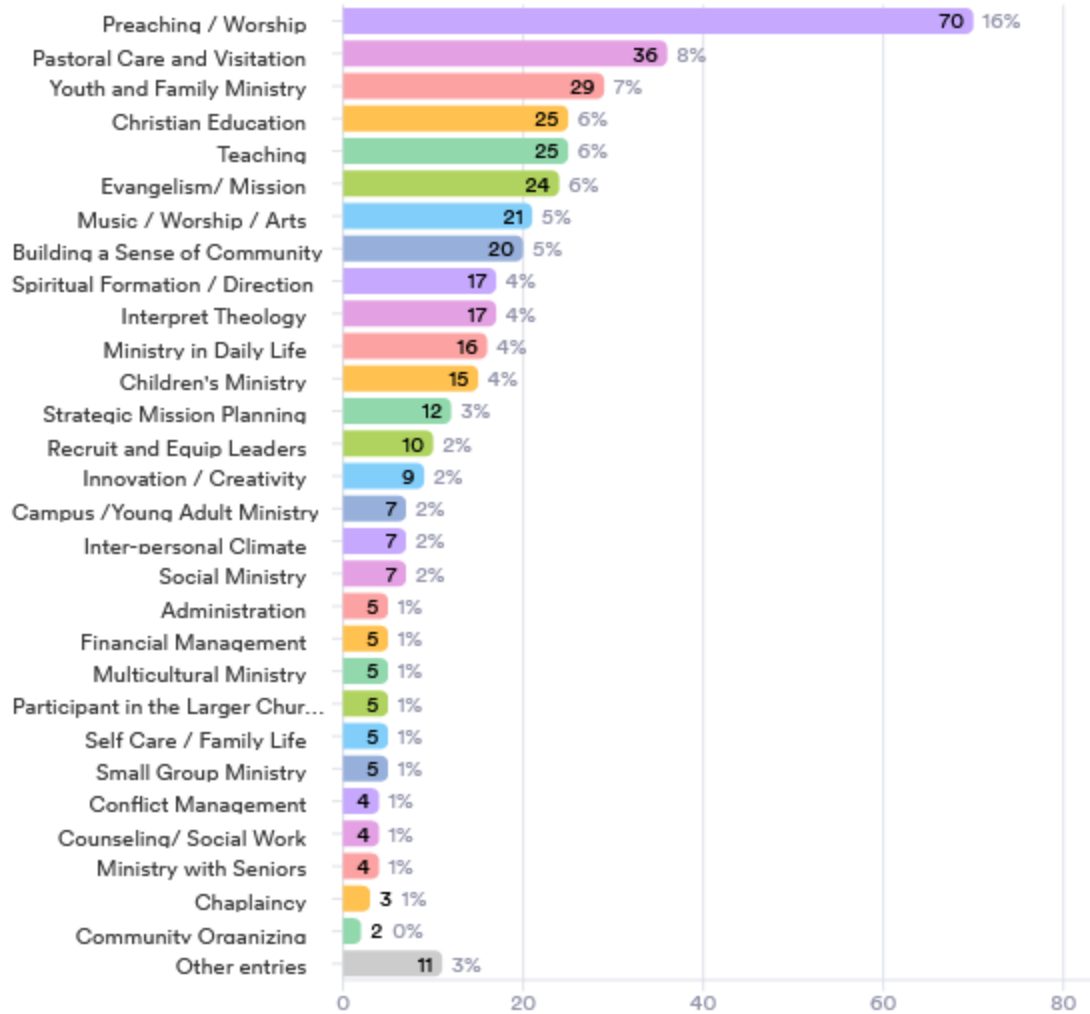

11. We ...

12. We focus on ...

Select FIVE of most critical tasks required for MLC's next Pastor.

425 Responses

Gifts for Ministry (85 Responses)

■ Top Priority
■ Helpful

Experience (85 Responses)