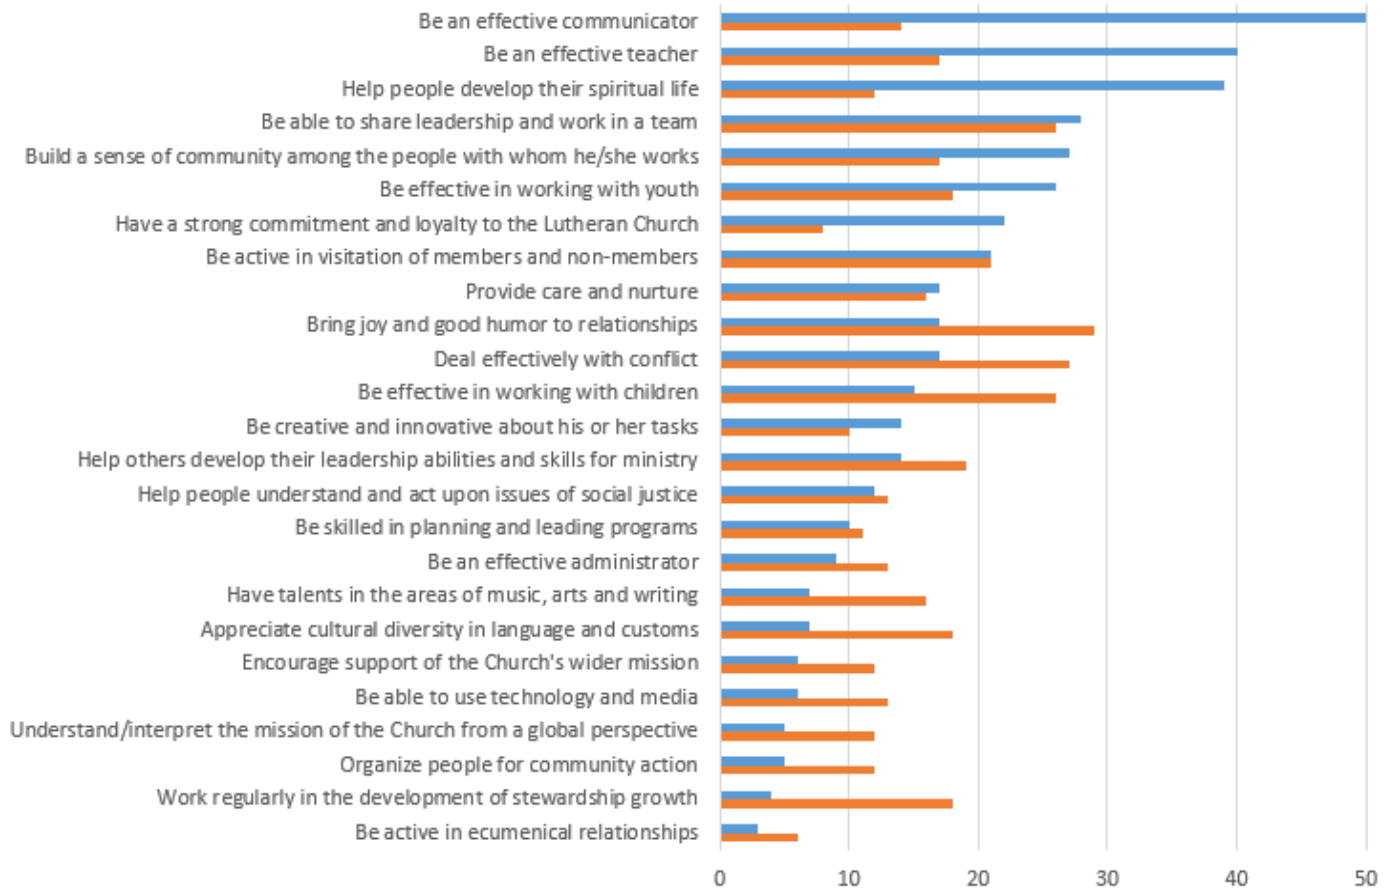

11. We ...

12. We focus on ...

Select FIVE of most critical tasks required for MLC's next Pastor.

425 Responses

Gifts for Ministry (85 Responses)

■ Top Priority
■ Helpful

Experience (85 Responses)